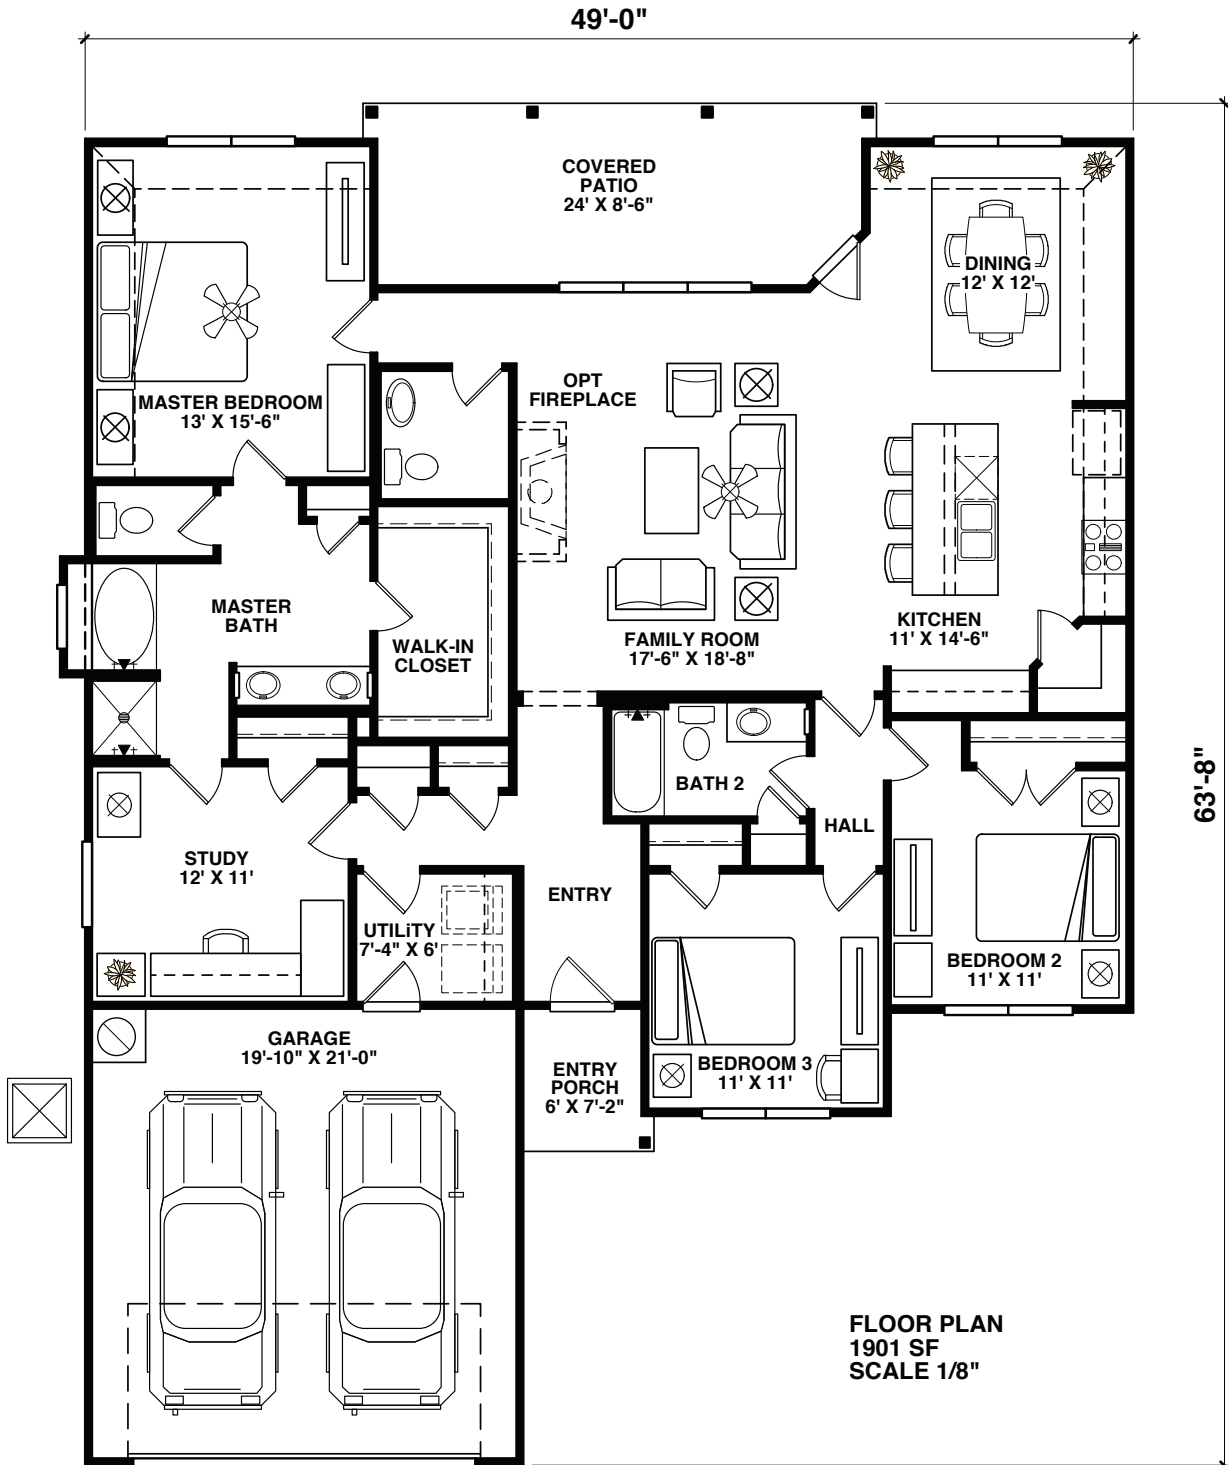

## SILVERADO T

3 Bedroom / 2 1/2 Bathroom / Study / 2 Car Garage  
1,901 sq. ft.

9300 Vera Cruz, Austin, Texas 78737 | 830-468-4949 | [AvexHomesTX.com](http://AvexHomesTX.com)

Prices, terms, provisions, colors, specifications, materials, square footages, included features, available options and elevations are subject to change without notice. All dimensions and square footages are approximate and may vary in construction and method of calculation. Prices shown refer to the base house and do not include any optional features, upgrades, or lot premiums. Renderings are artistic conceptions and may show certain upgrade features. Plans are the copyright property of Avex Homes Texas LLC©

# SILVERADO T

1,901 SQUARE FEET

Prices, terms, provisions, colors, specifications, materials, square footages, included features, available options and elevations are subject to change without notice. All dimensions and square footages are approximate and may vary in construction and method of calculation. Prices shown refer to the base house and do not include any optional features, upgrades, or lot premiums. Renderings are artistic conceptions and may show certain upgrade features. Plans are the copyright property of Avex Homes Texas LLC©