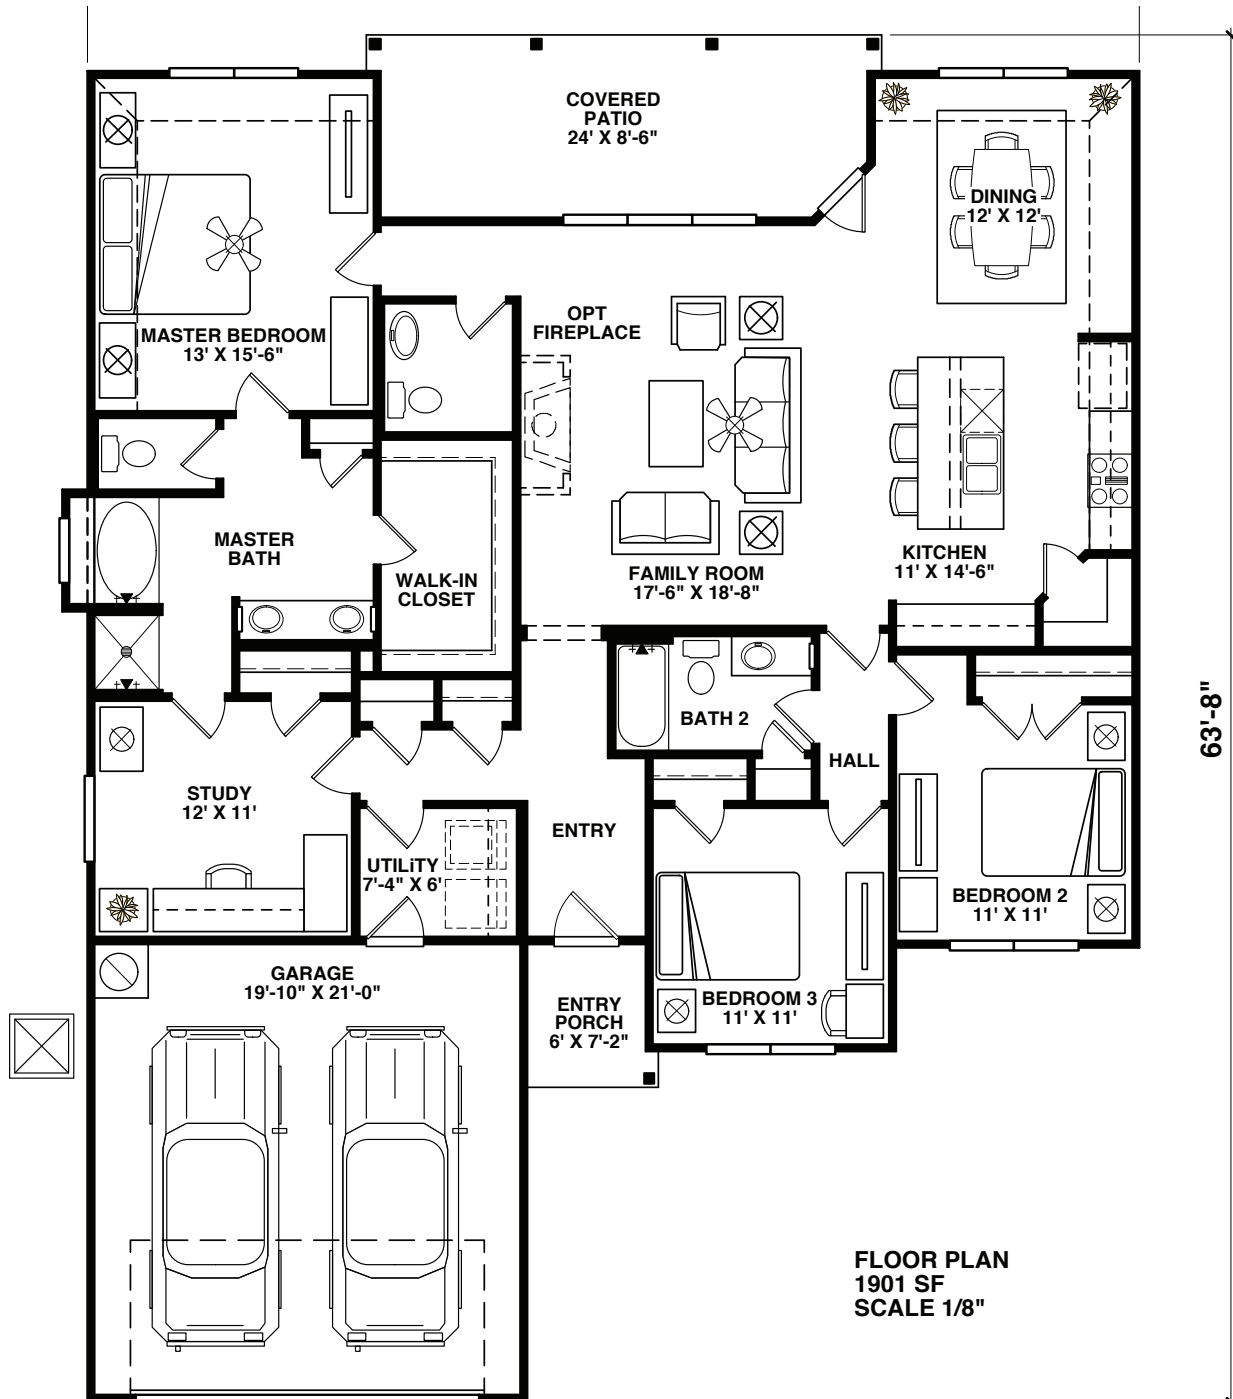

## SILVERADO T

3 Bedroom / 2 1/2 Bathroom / 2 Car Garage  
1,901 sq. ft.

9300 Vera Cruz, Austin, Texas 78737 | 830-468-4949 | [AvexHomesTX.com](http://AvexHomesTX.com)

Prices, terms, provisions, colors, specifications, materials, square footages, included features, available options and elevations are subject to change without notice. All dimensions and square footages are approximate and may vary in construction and method of calculation. Prices shown refer to the base house and do not include any optional features, upgrades, or lot premiums. Renderings are artistic conceptions and may show certain upgrade features. Plans are the copyright property of Avex Homes Texas LLC©

# SILVERADO T

1,901 SQUARE FEET

Prices, terms, provisions, colors, specifications, materials, square footages, included features, available options and elevations are subject to change without notice. All dimensions and square footages are approximate and may vary in construction and method of calculation. Prices shown refer to the base house and do not include any optional features, upgrades, or lot premiums. Renderings are artistic conceptions and may show certain upgrade features. Plans are the copyright property of Avex Homes Texas LLC©