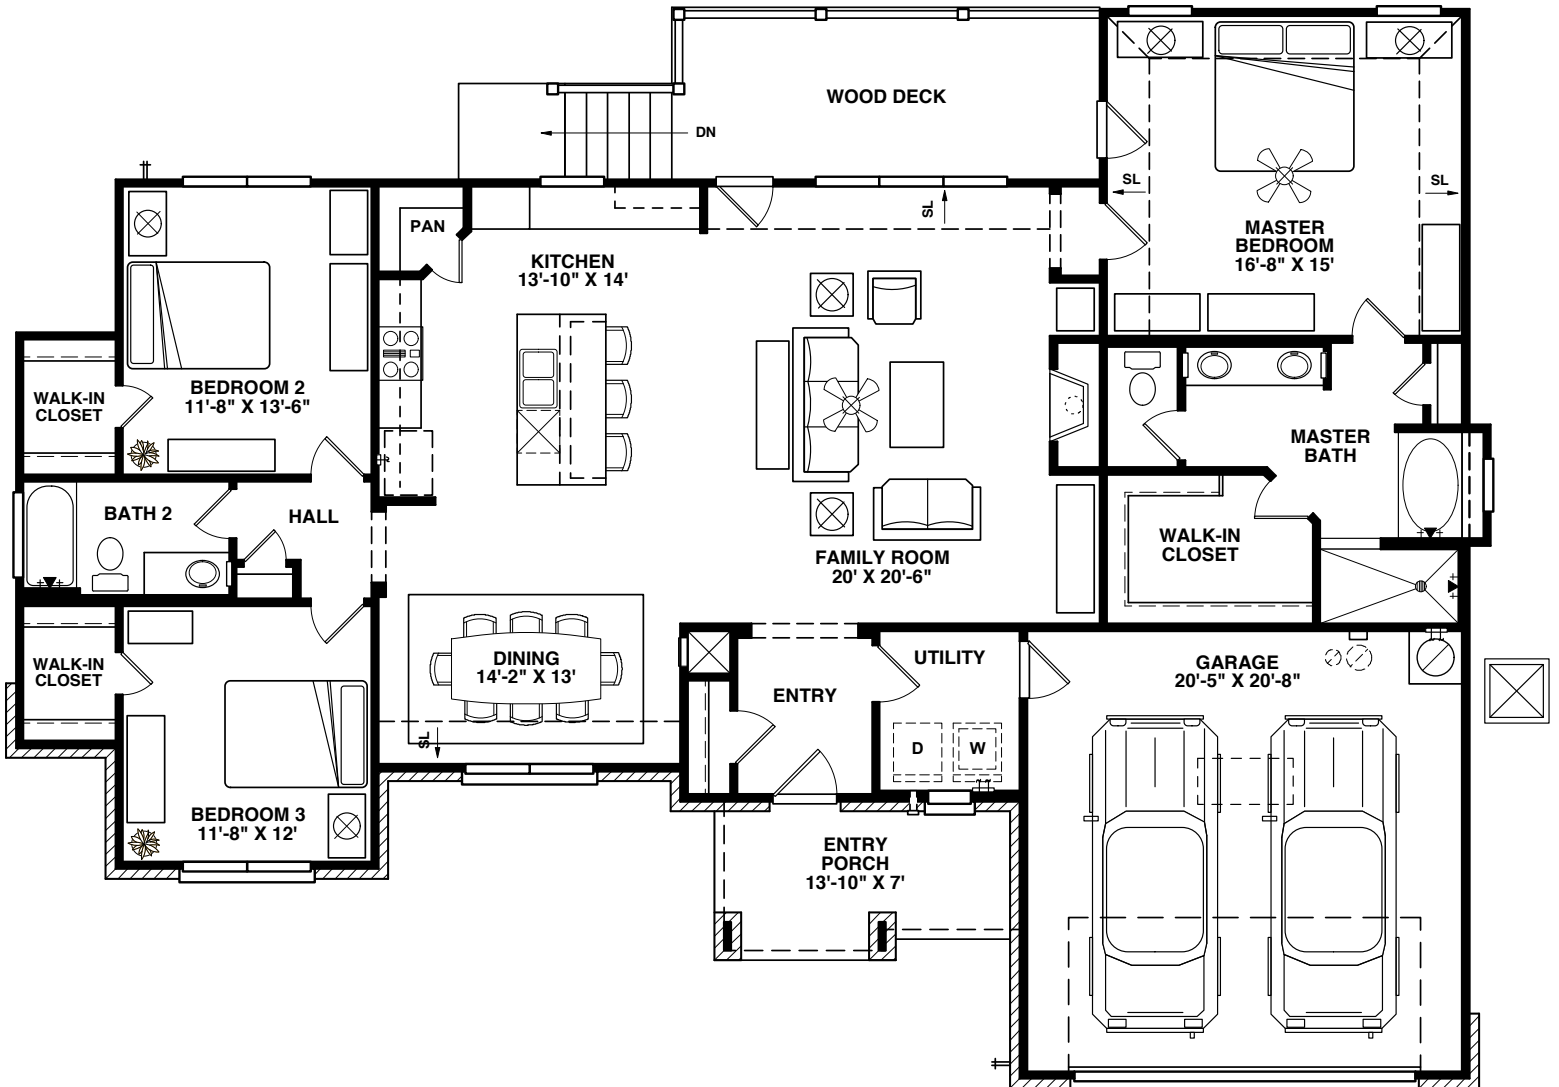

The **VILLAGES**
at
RIVER BEND
MASTER-PLANNED COMMUNITY

PINEHURST

3 Bedroom / 2 Bathroom / 2 Car Garage
1,962 sq. ft.

9300 Vera Cruz, Austin, Texas 78737 | 830-468-4949 | AvexHomesTX.com

Prices, terms, provisions, colors, specifications, materials, square footages, included features, available options and elevations are subject to change without notice. All dimensions and square footages are approximate and may vary in construction and method of calculation. Prices shown refer to the base house and do not include any optional features, upgrades, or lot premiums. Renderings are artistic conceptions and may show certain upgrade features. Plans are the copyright property of Avex Homes Texas LLC©

The **VILLAGES**
at
RIVER BEND
MASTER-PLANNED COMMUNITY

PINEHURST

1,962 SQUARE FEET

Prices, terms, provisions, colors, specifications, materials, square footages, included features, available options and elevations are subject to change without notice. All dimensions and square footages are approximate and may vary in construction and method of calculation. Prices shown refer to the base house and do not include any optional features, upgrades, or lot premiums. Renderings are artistic conceptions and may show certain upgrade features. Plans are the copyright property of Avex Homes Texas LLC©