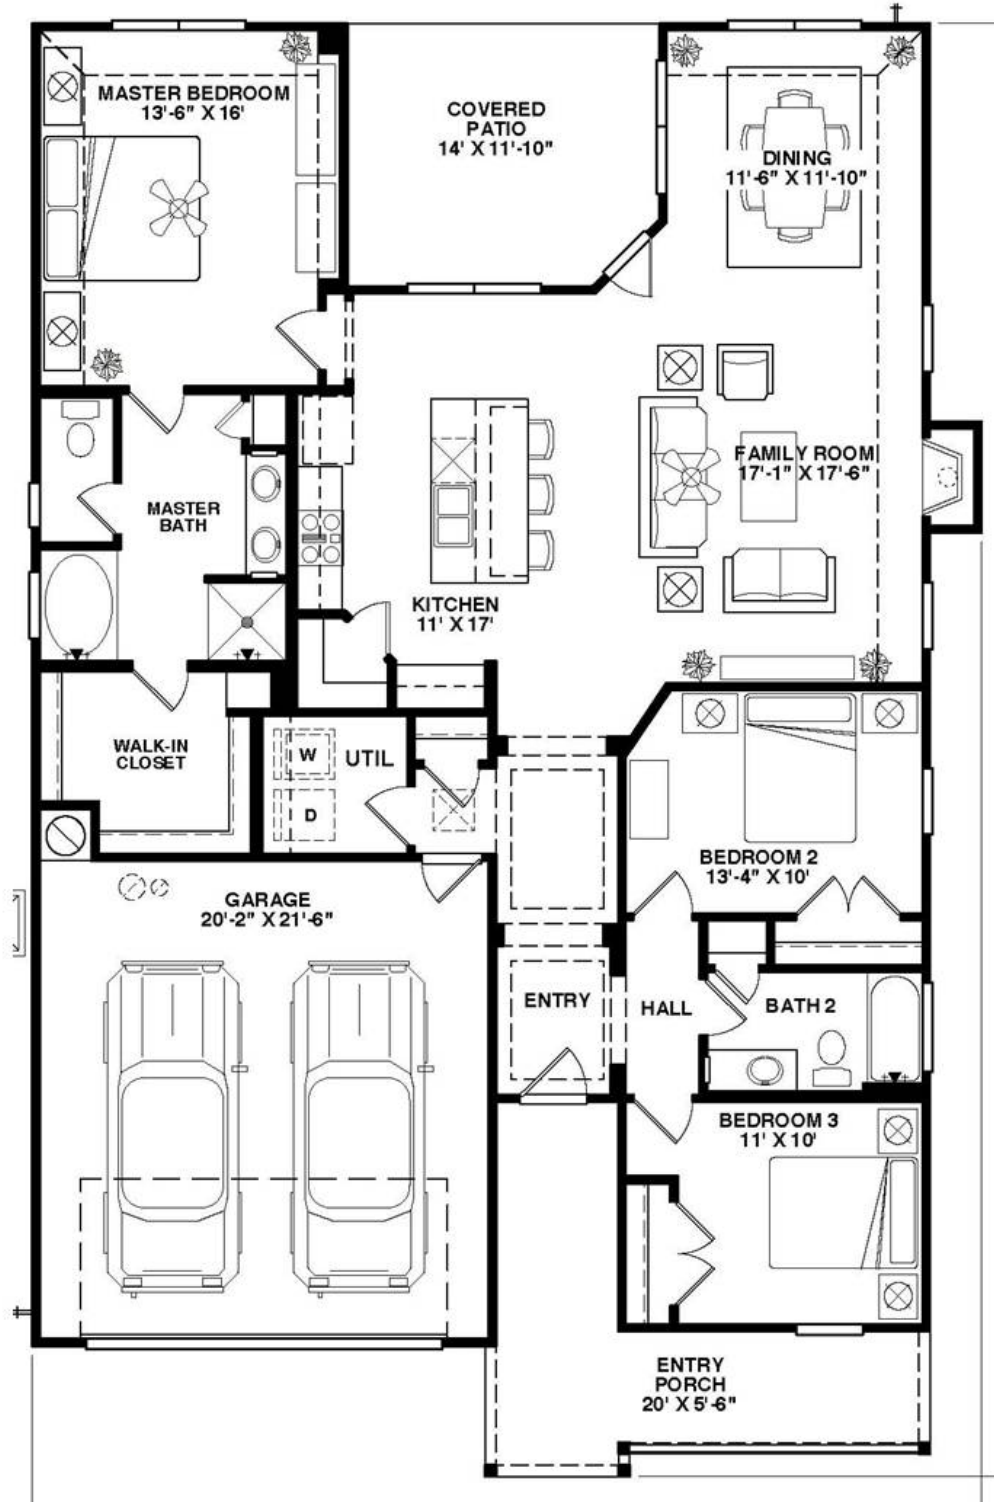

## SANIBEL

3 Bedroom / 2 Bathroom / 2 Car Garage  
1,723 sq. ft. / Single Living Area / Dining Room / Large Island Kitchen

9300 Vera Cruz, Austin, Texas 78737 | 830-468-4949 | [AvexHomesTX.com](http://AvexHomesTX.com)

Prices, terms, provisions, colors, specifications, materials, square footages, included features, available options and elevations are subject to change without notice. All dimensions and square footages are approximate and may vary in construction and method of calculation. Prices shown refer to the base house and do not include any optional features, upgrades, or lot premiums. Renderings are artistic conceptions and may show certain upgrade features. Plans are the copyright property of Avex Homes Texas LLC©

The **VILLAGES**  
at  
**RIVER BEND**  
MASTER-PLANNED COMMUNITY

**SANIBEL**  
1,723 SQUARE FEET

Prices, terms, provisions, colors, specifications, materials, square footages, included features, available options and elevations are subject to change without notice. All dimensions and square footages are approximate and may vary in construction and method of calculation. Prices shown refer to the base house and do not include any optional features, upgrades, or lot premiums. Renderings are artistic conceptions and may show certain upgrade features. Plans are the copyright property of Avex Homes Texas LLC©