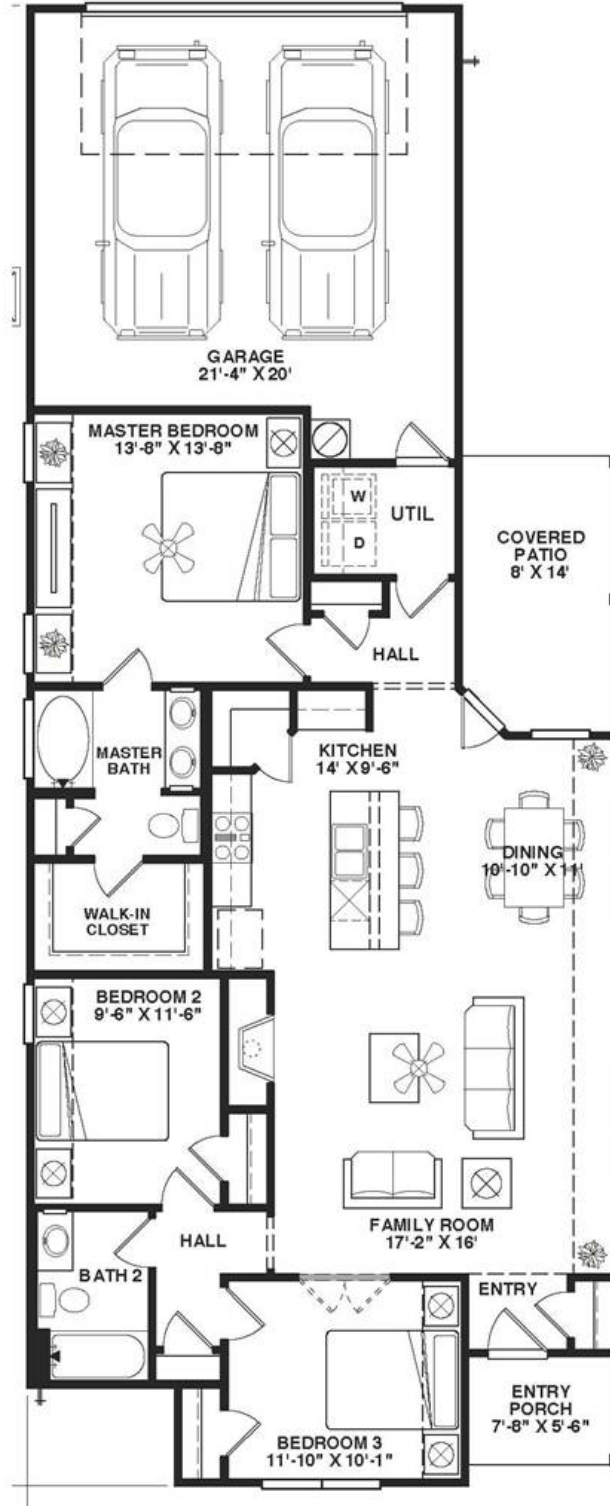

The **VILLAGES**
at
RIVER BEND
MASTER-PLANNED COMMUNITY

DESTIN

3 Bedroom / 2 Bathroom / 2 Car Garage
1,402 sq. ft. / Single Living Area / Dining Room / Large Island Kitchen

9300 Vera Cruz, Austin, Texas 78737 | 830-391-3967 | RiverBendVillages.com

Prices, terms, provisions, colors, specifications, materials, square footages, included features, available options and elevations are subject to change without notice. All dimensions and square footages are approximate and may vary in construction and method of calculation. Prices shown refer to the base house and do not include any optional features, upgrades, or lot premiums. Renderings are artistic conceptions and may show certain upgrade features. Plans are the copyright property of Avex Homes Texas LLC©

The **VILLAGES**
at
RIVER BEND
MASTER-PLANNED COMMUNITY

DESTIN
1,402 SQUARE FEET

Prices, terms, provisions, colors, specifications, materials, square footages, included features, available options and elevations are subject to change without notice. All dimensions and square footages are approximate and may vary in construction and method of calculation. Prices shown refer to the base house and do not include any optional features, upgrades, or lot premiums. Renderings are artistic conceptions and may show certain upgrade features. Plans are the copyright property of Avex Homes Texas LLC©